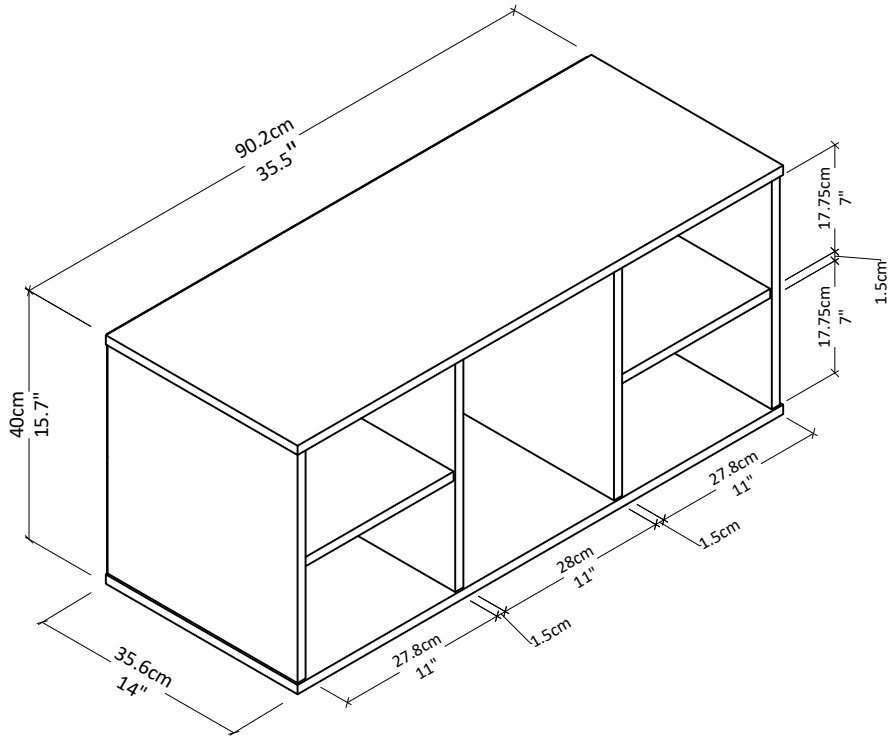

8480xxxCOM- 5 CUBE ENTRY STORAGE.

Finish: White-Gray

Wood breakdown: 95%
Total storage: 4.5 cubit feet

Overall Product Size:
35.5"W x 14"D x 15.7"H
90.2cm W x 35.6cm D x 40cmH

Maximum Weight Capacities
Unit Weight: 33.7 lbs. (15.3 Kgs)