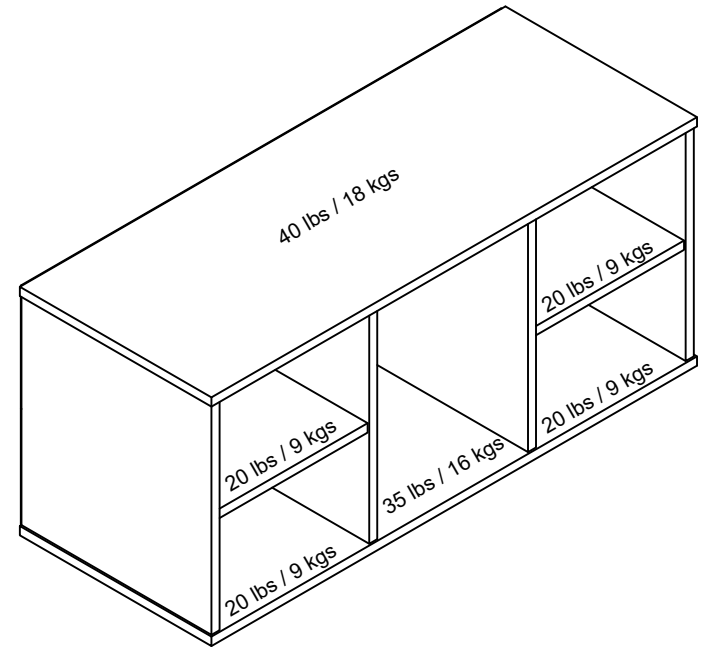

8480xxxCOM- 5 CUBE ENTRY STORAGE.

Finish: White-Gray

Wood breakdown: 95%
Total storage: 4.5 cubit feet

Overall Product Size:
35.5"W x 14"D x 15.7"H
90.2cm W x 35.6cm D x 40cmH

Maximum Weight Capacities
Unit Weight: 33.7 lbs. (15.3 Kgs)